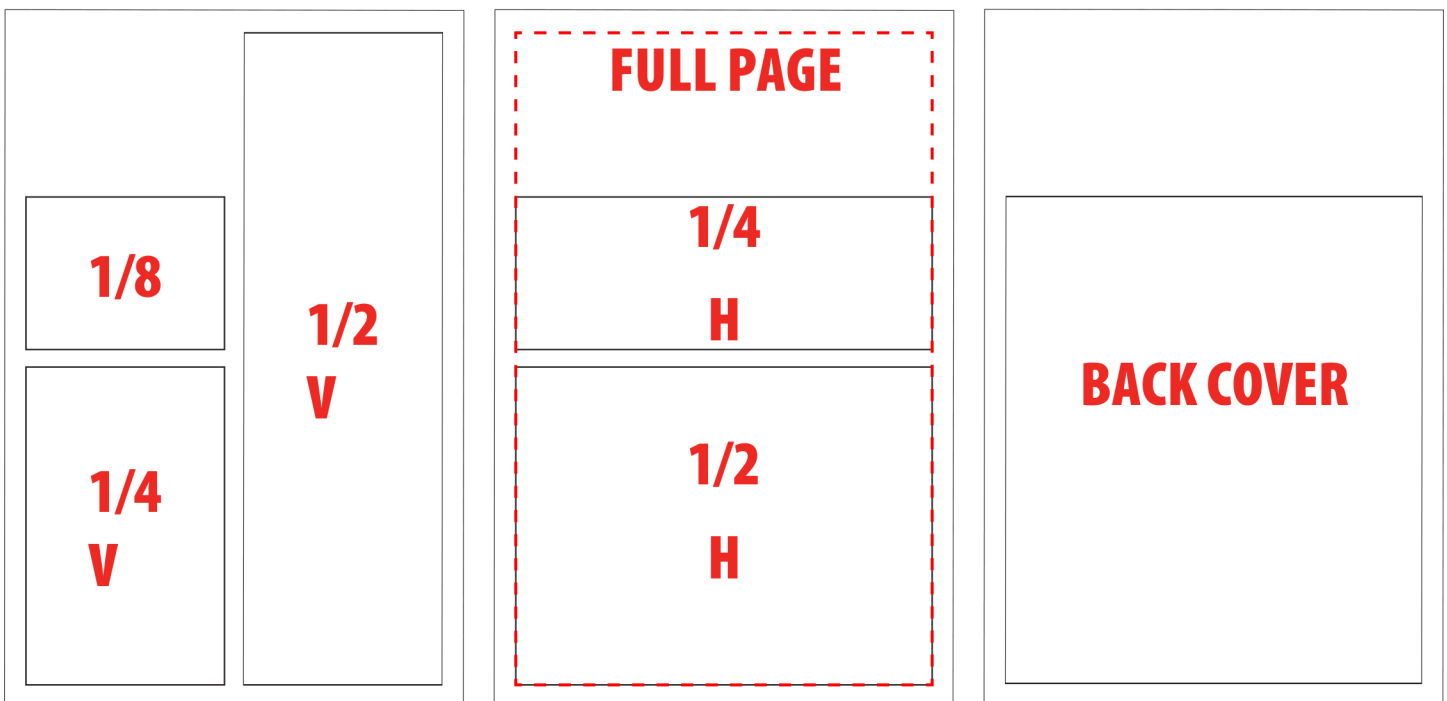

CLASSES & EVENTS CATALOG RATE CARD

AD SIZE

DIMENSIONS

RATE PER ISSUE

1/8 PAGE	3.7917" X 2.4783"	\$165
1/4 PAGE	V 3.7917" X 5.075" H 7.75" X 2.4783"	\$325
1/2 PAGE	V 3.7917" X 10.2767" H 7.75" X 5.075"	\$750
FULL PAGE	7.75" X 10.2767"	\$1500
BACK COVER	3.75" X 7.5533"	\$5000